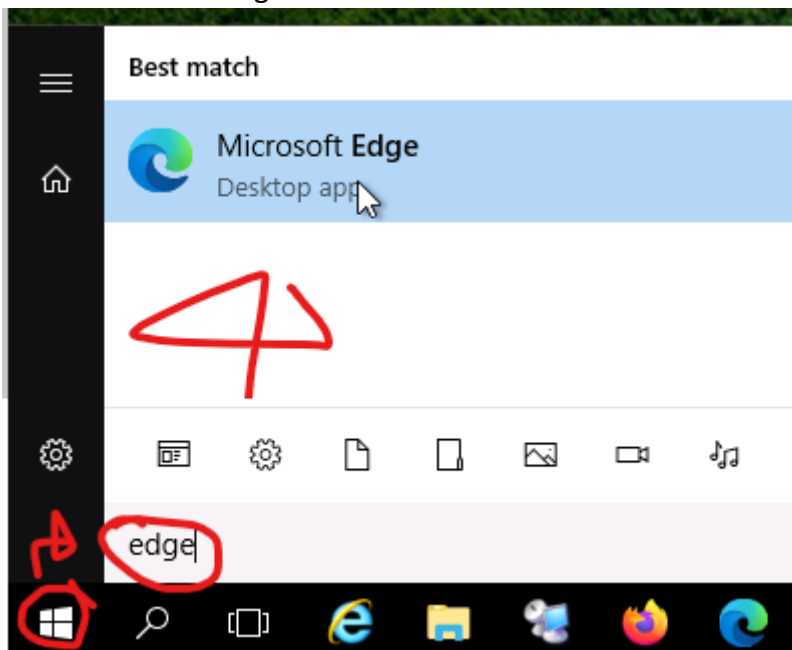

3. Starta Microsoft Edge eller annan browser.